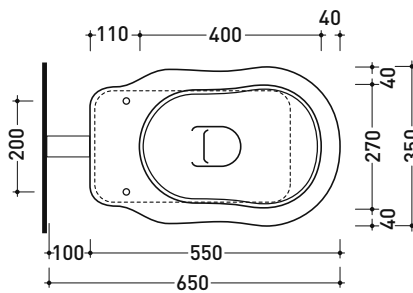

Technical accessories:  
**Floor fixing kit** (9001)

Package dim.

Weight 20 kg

Pz. Pallet n° 21

CE UNI EN 997

Dop-No997

vista zenitale / zenital view

vista laterale / lateral view

sezione longitudinale / section

vista retro / back view

sizes in mm

Please consider a 2% tolerance on indicated measurements