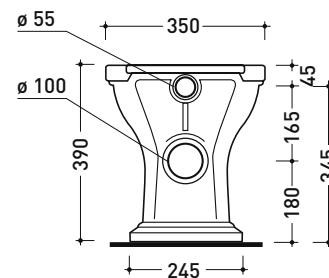

Technical accessories:  
**Floor fixing kit** (9001)

Package dim.

Weight 20 kg

Pz. Pallet n° 21

CE UNI EN 997

Dop-No997

vista zenitale / zenital view

vista laterale / lateral view

sezione longitudinale / section

vista retro / back view

sizes in mm

Please consider a 2% tolerance on indicated measurements