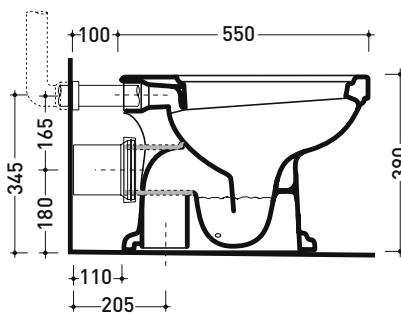

Technical accessories:  
**Floor fixing kit** (9001)

Package dim.

Weight 20 kg

Pz. Pallet n° 21

CE UNI EN 997

Dop-No997

vista zenitale / zenital view

vista laterale / lateral view

sezione longitudinale / section

vista retro / back view

sizes in mm

Please consider a 2% tolerance on indicated measurements