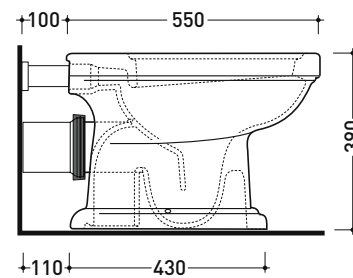

Technical accessories:  
**Floor fixing kit** (9001)

Package dim.

Weight 20 kg

Pz. Pallet n° 21

CE UNI EN 997

Dop-No997

vista zenitale / zenital view

vista laterale / lateral view

sezione longitudinale / section

vista retro / back view

sizes in mm

Please consider a 2% tolerance on indicated measurements