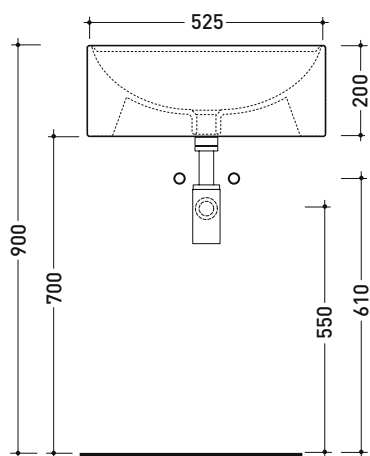

design L+R PALOMBA

1997

5050/A Twin Set 52

Countertop single-hole basin 52 cm

• with overflow • without hole tap on demand

Complements: **Line taps basin:** ONE - NOKÉ - FOLD - X1 - STIL
Line accessories: TWO - HOOP - FOLD

Technical accessories: **Chrome siphon (SIFL/CR) - Telescopic chrome siphon (SIFL066)**
Stop&Go drain (PLSG)
Ceramic Stop&Go drain (PLCE)
Two piece set chrome tap filters (RF026)

Package dim. 55 x 22,5 x 55 cm | Weight 20,5 kg | Pz. Pallet n° 18

UNI EN 14688 - CL20 Dop-No14688

vista zenitale / zenital view

vista frontale / frontal view

foro consigliato sul piano \varnothing 180
 suggested hole on the top \varnothing 180

vista zenitale / zenital view

sezione longitudinale / section

sizes in mm

Please consider a 2% tolerance on indicated measurements