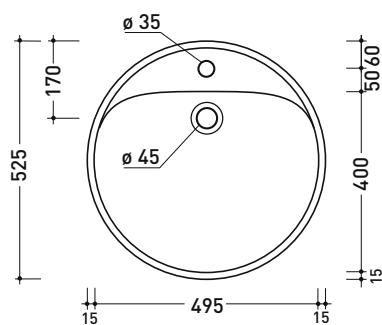

design L+R PALOMBA

1997

5050/A Twin Set 52

Countertop single-hole basin 52 cm

• with overflow • without hole tap on demand

Complements: **Line taps basin:** ONE - NOKÉ - FOLD - X1 - STIL
Line accessories: TWO - HOOP - FOLD

Technical accessories: **Chrome siphon (SIFL/CR) - Telescopic chrome siphon (SIFL066)**
Stop&Go drain (PLSG)
Ceramic Stop&Go drain (PLCE)
Two piece set chrome tap filters (RF026)

Package dim. 55 x 22,5 x 55 cm | Weight 20,5 kg | Pz. Pallet n° 18

UNI EN 14688 - CL20 Dop-No14688

vista zenitale / zenital view

vista frontale / frontal view

foro consigliato sul piano \varnothing 180
 suggested hole on the top \varnothing 180

vista zenitale / zenital view

sezione longitudinale / section

sizes in mm

Please consider a 2% tolerance on indicated measurements