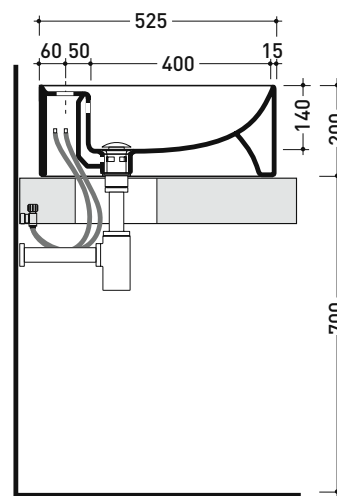

design L+R PALOMBA

1997

5050/A Twin Set 52

Countertop single-hole basin 52 cm

• with overflow • without hole tap on demand

Complements: **Line taps basin:** ONE - NOKÉ - FOLD - X1 - STIL
Line accessories: TWO - HOOP - FOLD

Technical accessories: **Chrome siphon (SIFL/CR) - Telescopic chrome siphon (SIFL066)**
Stop&Go drain (PLSG)
Ceramic Stop&Go drain (PLCE)
Two piece set chrome tap filters (RF026)

Package dim. 55 x 22,5 x 55 cm | Weight 20,5 kg | Pz. Pallet n° 18

UNI EN 14688 - CL20 Dop-No14688

vista zenitale / zenital view

vista frontale / frontal view

foro consigliato sul piano \varnothing 180
 suggested hole on the top \varnothing 180

vista zenitale / zenital view

sezione longitudinale / section

sizes in mm

Please consider a 2% tolerance on indicated measurements