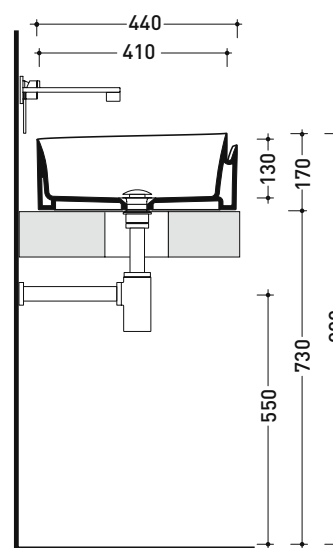

design **NENDO**

2010

RL44L Roll 44

Countertop basin 44 cm

• without overflow • without tap ledge

Complements: **FORTY6 shelf (F6RL44)**
Furniture CUBIKA - depth. 50
Filo 60 / 75 metal structure (FI60SV - FI75SV - FI75SC)
Line taps basin: ONE - NOKÉ - SI - FOLD - X1 - STIL
Line accessories: TWO - HOOP - FOLD

Package dim. **44 x 44 x 18,5 cm** | Weight **12,5 kg** | Pz. Pallet n° **30**

CE UNI EN 14688 - CL00 Dop-No14688

vista zenitale / zenital view

foro consigliato
sul piano Ø140
suggested hole
on the top Ø140

vista zenitale / zenital view

vista frontale / frontal view

sezione longitudinale / section

sizes in mm

Please consider a 2% tolerance on indicated measurements