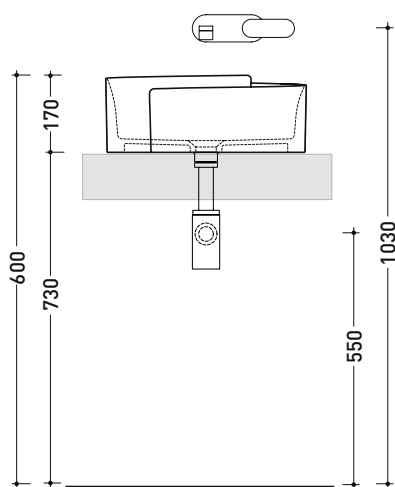

design **NENDO**

2010

RL44L Roll 44

Countertop basin 44 cm

• without overflow • without tap ledge

Complements: **FORTY6 shelf (F6RL44)**
Furniture CUBIKA - depth. 50
Filo 60 / 75 metal structure (FI60SV - FI75SV - FI75SC)
Line taps basin: ONE - NOKÉ - SI - FOLD - X1 - STIL
Line accessories: TWO - HOOP - FOLD

Package dim. **44 x 44 x 18,5 cm** | Weight **12,5 kg** | Pz. Pallet n° **30**

CE UNI EN 14688 - CL00 Dop-No14688

vista zenitale / zenital view

foro consigliato
sul piano Ø140
suggested hole
on the top Ø140

vista zenitale / zenital view

vista frontale / frontal view

sezione longitudinale / section

sizes in mm

Please consider a 2% tolerance on indicated measurements