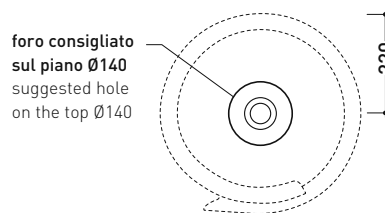

design **NENDO**

2010

RL44L Roll 44

Countertop basin 44 cm

• without overflow • without tap ledge

Complements: **FORTY6 shelf (F6RL44)**
Furniture CUBIKA - depth. 50
Filo 60 / 75 metal structure (FI60SV - FI75SV - FI75SC)
Line taps basin: ONE - NOKÉ - SI - FOLD - X1 - STIL
Line accessories: TWO - HOOP - FOLD

Technical accessories: **Chrome siphon (SIFL/CR) - Telescopic chrome siphon (SIFL066)**
Stop & Go drain (PLSG)
CERAMIC Stop & Go drain (PLCE)
Chrome waste with automatic integrated overflow (PLTPCR)
Waste with automatic integrated overflow and ceramic cover (PLTPCE)

Package dim. **44 x 44 x 18,5 cm** | Weight **12,5 kg** | Pz. Pallet n° **30**

CE UNI EN 14688 - CL00 Dop-No14688

vista zenitale / zenital view

foro consigliato
sul piano Ø140
suggested hole
on the top Ø140

vista zenitale / zenital view

vista frontale / frontal view

sezione longitudinale / section

sizes in mm

Please consider a 2% tolerance on indicated measurements