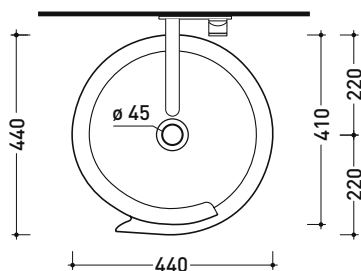

design **NENDO**

2010

RL44L Roll 44

Countertop basin 44 cm

• without overflow • without tap ledge

Complements: **FORTY6 shelf (F6RL44)**
Furniture CUBIKA - depth. 50
Filo 60 / 75 metal structure (FI60SV - FI75SV - FI75SC)
Line taps basin: ONE - NOKÉ - SI - FOLD - X1 - STIL
Line accessories: TWO - HOOP - FOLD

Package dim. **44 x 44 x 18,5 cm** | Weight **12,5 kg** | Pz. Pallet n° **30**

CE UNI EN 14688 - CL00 Dop-No14688

vista zenitale / zenital view

foro consigliato
sul piano Ø140
suggested hole
on the top Ø140

vista zenitale / zenital view

vista frontale / frontal view

sezione longitudinale / section

sizes in mm

Please consider a 2% tolerance on indicated measurements