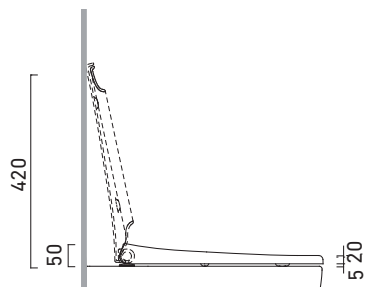

COPRIVASO SOFT-CLOSE

CATALANO
THE ESSENCE OF CERAMICS

Sedile soft-close in resina inalterabile.
Soft-close Seat-cover made of unalterable resin.
WC-Sitz SoftClose aus beständigem Harz.

- ☐ cod. 5ITSTF00 Bianco Lucido | Glossy White
- ☐ cod. 5ITSTFBM Bianco satinato | Satin White

CE

Tutti i diritti sulla presente scheda appartengono a Ceramica Catalano S.p.A. in via esclusiva. È vietata la copia, la pubblicazione, la distribuzione o la riproduzione (anche parziale), se non autorizzata per iscritto.
All rights in the present form belong exclusively to Ceramica Catalano S.p.A. It is strictly forbidden to copy, publish, distribute or reproduce it (including any partial reproduction), without prior written permission.