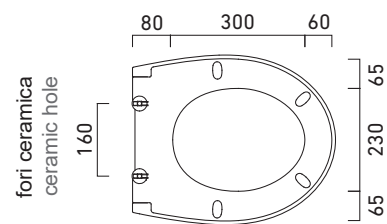

COPRIVASO SOFT-CLOSE

CATALANO
THE ESSENCE OF CERAMICS

Sedile soft-close in resina inalterabile.
Soft-close Seat-cover made of unalterable resin.
WC-Sitz SoftClose aus beständigem Harz.

- ☐ cod. 5ITSTF00 Bianco Lucido | Glossy White
- ☐ cod. 5ITSTFBM Bianco satinato | Satin White

CE

Tutti i diritti sulla presente scheda appartengono a Ceramica Catalano S.p.A. in via esclusiva. È vietata la copia, la pubblicazione, la distribuzione o la riproduzione (anche parziale), se non autorizzata per iscritto.
All rights in the present form belong exclusively to Ceramica Catalano S.p.A. It is strictly forbidden to copy, publish, distribute or reproduce it (including any partial reproduction), without prior written permission.