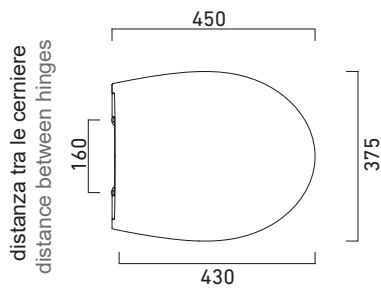

COPRIVASO SOFT-CLOSE

CATALANO
THE ESSENCE OF CERAMICS

Sedile soft-close in resina inalterabile.
Soft-close Seat-cover made of unalterable resin.
WC-Sitz SoftClose aus beständigem Harz.

- ☐ cod. 5ITSTF00 Bianco Lucido | Glossy White
- ☐ cod. 5ITSTFBM Bianco satinato | Satin White

CE

Tutti i diritti sulla presente scheda appartengono a Ceramica Catalano S.p.A. in via esclusiva. È vietata la copia, la pubblicazione, la distribuzione o la riproduzione (anche parziale), se non autorizzata per iscritto.
All rights in the present form belong exclusively to Ceramica Catalano S.p.A. It is strictly forbidden to copy, publish, distribute or reproduce it (including any partial reproduction), without prior written permission.