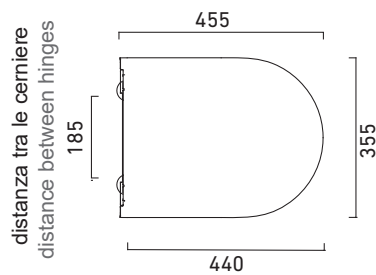

COPRIVASO SOFT-CLOSE

CATALANO
THE ESSENCE OF CERAMICS

cod. 5ZECOFN00

Sedile soft-close Eco in resina inalterabile.
Soft-close Eco Seat-cover made of unalterable resin.
WC-Sitz SoftClose Eco aus beständigem Harz.