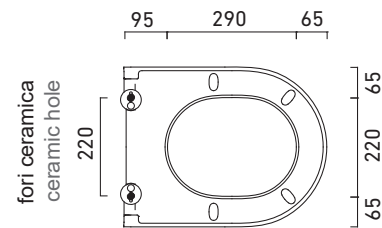

COPRIVASO SOFT-CLOSE

CATALANO
THE ESSENCE OF CERAMICS

cod. 5ZECOFN00

Sedile soft-close Eco in resina inalterabile.
Soft-close Eco Seat-cover made of unalterable resin.
WC-Sitz SoftClose Eco aus beständigem Harz.