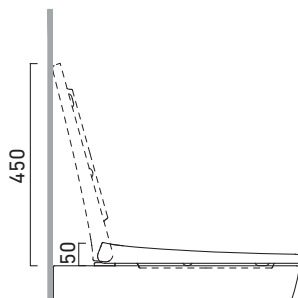

COPRIVASO SOFT-CLOSE

CATALANO
THE ESSENCE OF CERAMICS

cod. 5ZECOFN00

Sedile soft-close Eco in resina inalterabile.
Soft-close Eco Seat-cover made of unalterable resin.
WC-Sitz SoftClose Eco aus beständigem Harz.