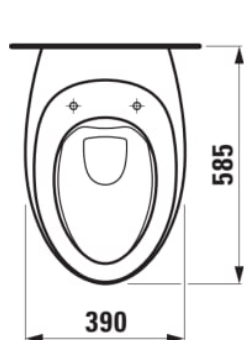

ILBAGNOALESSI

Wall-hung WC 'rimless', washdown, without flushing rim

DIMENSIONS

Length	585 mm
Width	390 mm
Height	355 mm

COLOUR AND FINISH

<input type="checkbox"/>	400 White LCC (LAUFEN Clean Coat)
--------------------------	-----------------------------------

OPTIONS

000 - standard option

SPECIFICATION TEXT

Wall-hung WC rimless washdown Laufen-ILBAGNOALESSI, sanitary ceramic for concealed cistern, EN 997, EN 33, min. 5/3-l-flush, dimensions 390 x 585 x 400 mm, concealed trap, concealed fixation.

MOUNTING ACCESSORIES INCLUDED

Laufen EasyFit 2.0 system M12, order no. H893828

MOUNTING ACCESSORIES EXCLUDED

Antinoise set, order no. H892695

Stone screw fixing set M12

Average water consumption (L.) : 3.38

Outlet type : Horizontal

Style : Opulent

Flushing system : Washdown

Rim type : Rimless

Water Inlet System : Back Inlet

Installation type : Wall-hung

Shape : Round

TECHNICAL DRAWINGS