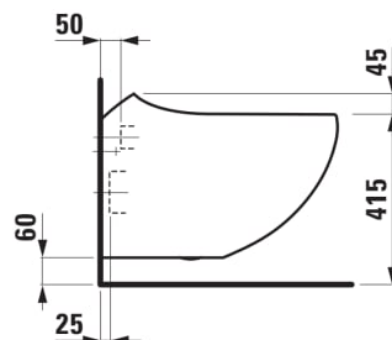

ILBAGNOALESSI

Wall-hung WC 'rimless', washdown, without flushing rim

DIMENSIONS

Length	585 mm
Width	390 mm
Height	355 mm

COLOUR AND FINISH

<input type="checkbox"/>	400 White LCC (LAUFEN Clean Coat)
--------------------------	-----------------------------------

OPTIONS

000 - standard option

SPECIFICATION TEXT

Wall-hung WC rimless washdown Laufen-ILBAGNOALESSI, sanitary ceramic for concealed cistern, EN 997, EN 33, min. 5/3-l-flush, dimensions 390 x 585 x 400 mm, concealed trap, concealed fixation.

Outlet type : Horizontal

Style : Opulent

Flushing system : Washdown

Rim type : Rimless

Water Inlet System : Back Inlet

Installation type : Wall-hung

Shape : Round

TECHNICAL DRAWINGS