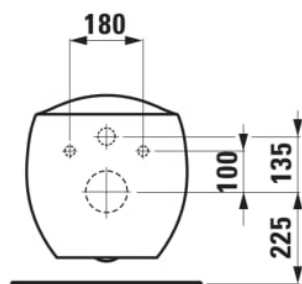

ILBAGNOALESSI

Wall-hung WC 'rimless', washdown, without flushing rim

DIMENSIONS

Length	585 mm
Width	390 mm
Height	355 mm

COLOUR AND FINISH

<input type="checkbox"/>	400 White LCC (LAUFEN Clean Coat)
--------------------------	-----------------------------------

OPTIONS

000 - standard option

SPECIFICATION TEXT

Wall-hung WC rimless washdown Laufen-ILBAGNOALESSI, sanitary ceramic for concealed cistern, EN 997, EN 33, min. 5/3-l-flush, dimensions 390 x 585 x 400 mm, concealed trap, concealed fixation.

Outlet type : Horizontal

Style : Opulent

Flushing system : Washdown

Rim type : Rimless

Water Inlet System : Back Inlet

Installation type : Wall-hung

Shape : Round

TECHNICAL DRAWINGS