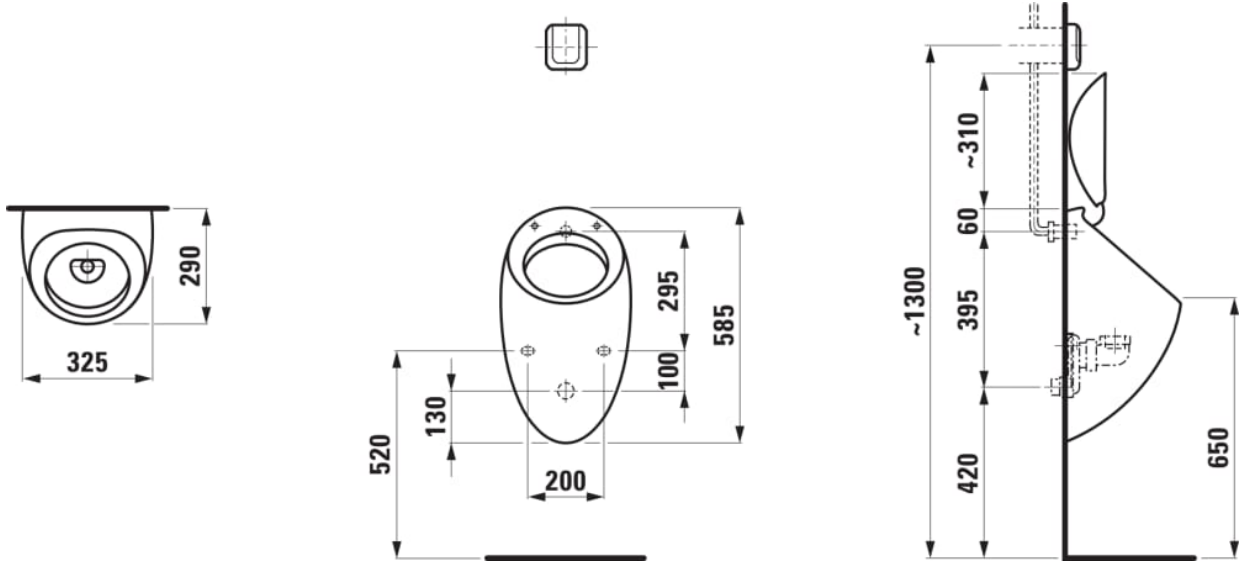

ILBAGNOALESSI

Siphonic urinal, internal water inlet, version for cover

DIMENSIONS

Length	325 mm
Width	290 mm
Height	585 mm

COLOUR AND FINISH

<input type="checkbox"/>	400 White LCC (LAUFEN Clean Coat)
--------------------------	-----------------------------------

OPTIONS

000 - standard option

SPECIFICATION TEXT

Siphonic urinal Laufen-IL BAGNO ALESSI sanitary ceramic, EN 80, EN 13407, dimensions 325 x 290 x 585 mm (with cover 895 mm), only to be used with cover, 1-l flush, water inlet concealed, outlet horizontal, flushing rate minimum 0.3 l/s

Special feature: Surface refinement LCC (only white), vacuum and performance tested.

Further options / accessories: LIS CU2 horizontal inlet connection, 1-litre siphon with horizontal outlet DN 50 (standard Europe, except CH and UK), urinal cover, LIS CU2 concealed frame for urinal without integrated control.

1-litre siphon with horizontal outlet DN 50 (standard Europe, except CH and UK), order no. 894181

Fixing kit : Included

Minimum flushing quantity (l) : 1

Water inlet position : Back horizontal

TECHNICAL DRAWINGS