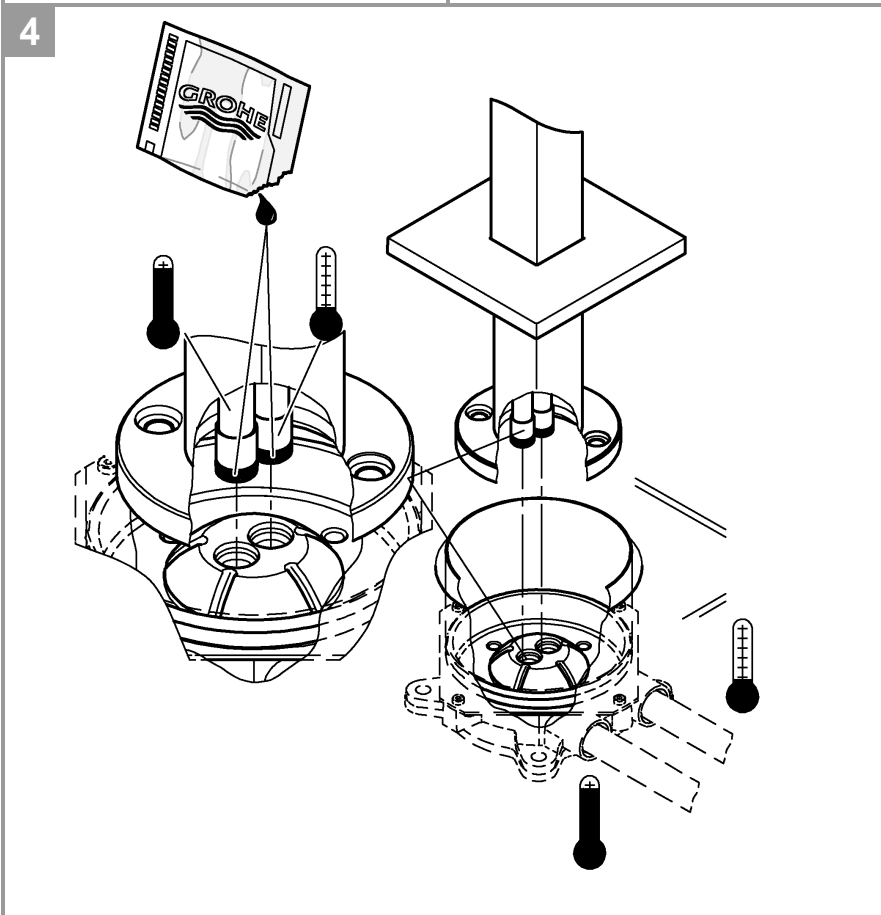

°C

max. 70°

60°

°F

max. 158°

140°

Pure Freude an Wasser

GROHE
WAVES