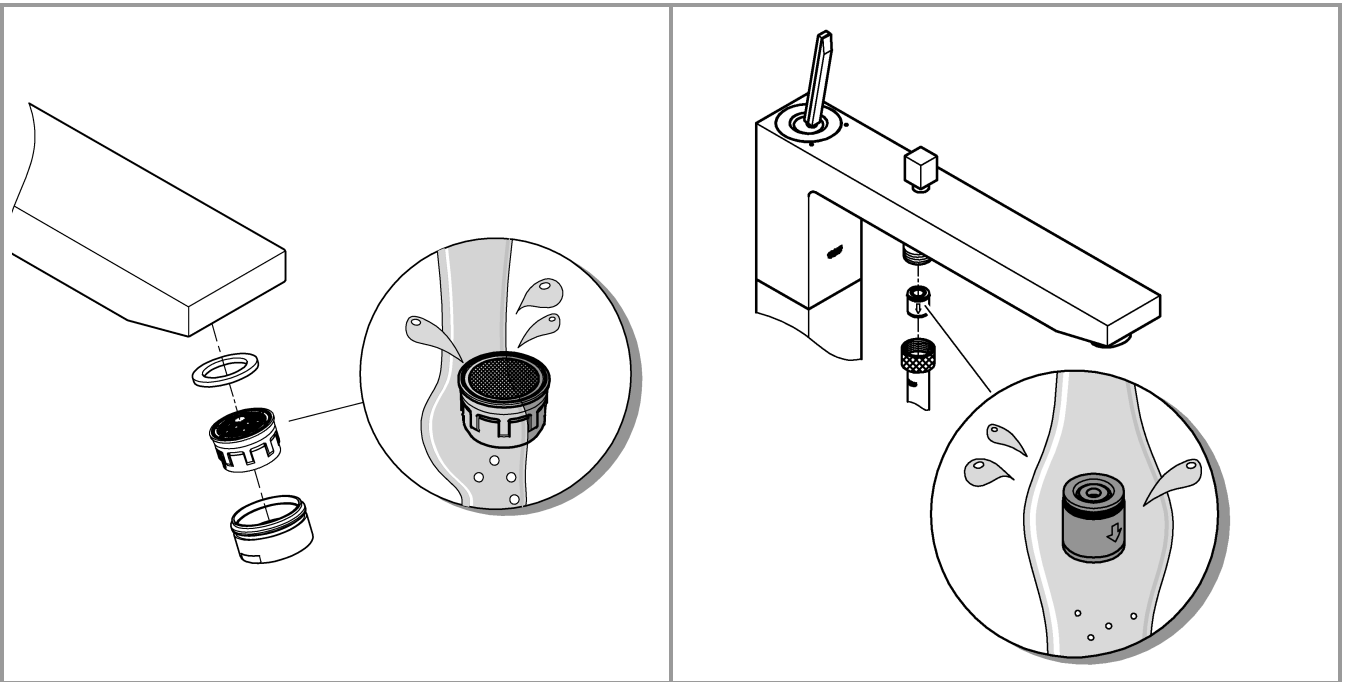

°C

max. 70°

60°

°F

max. 158°

140°

Pure Freude an Wasser

GROHE
WAVES