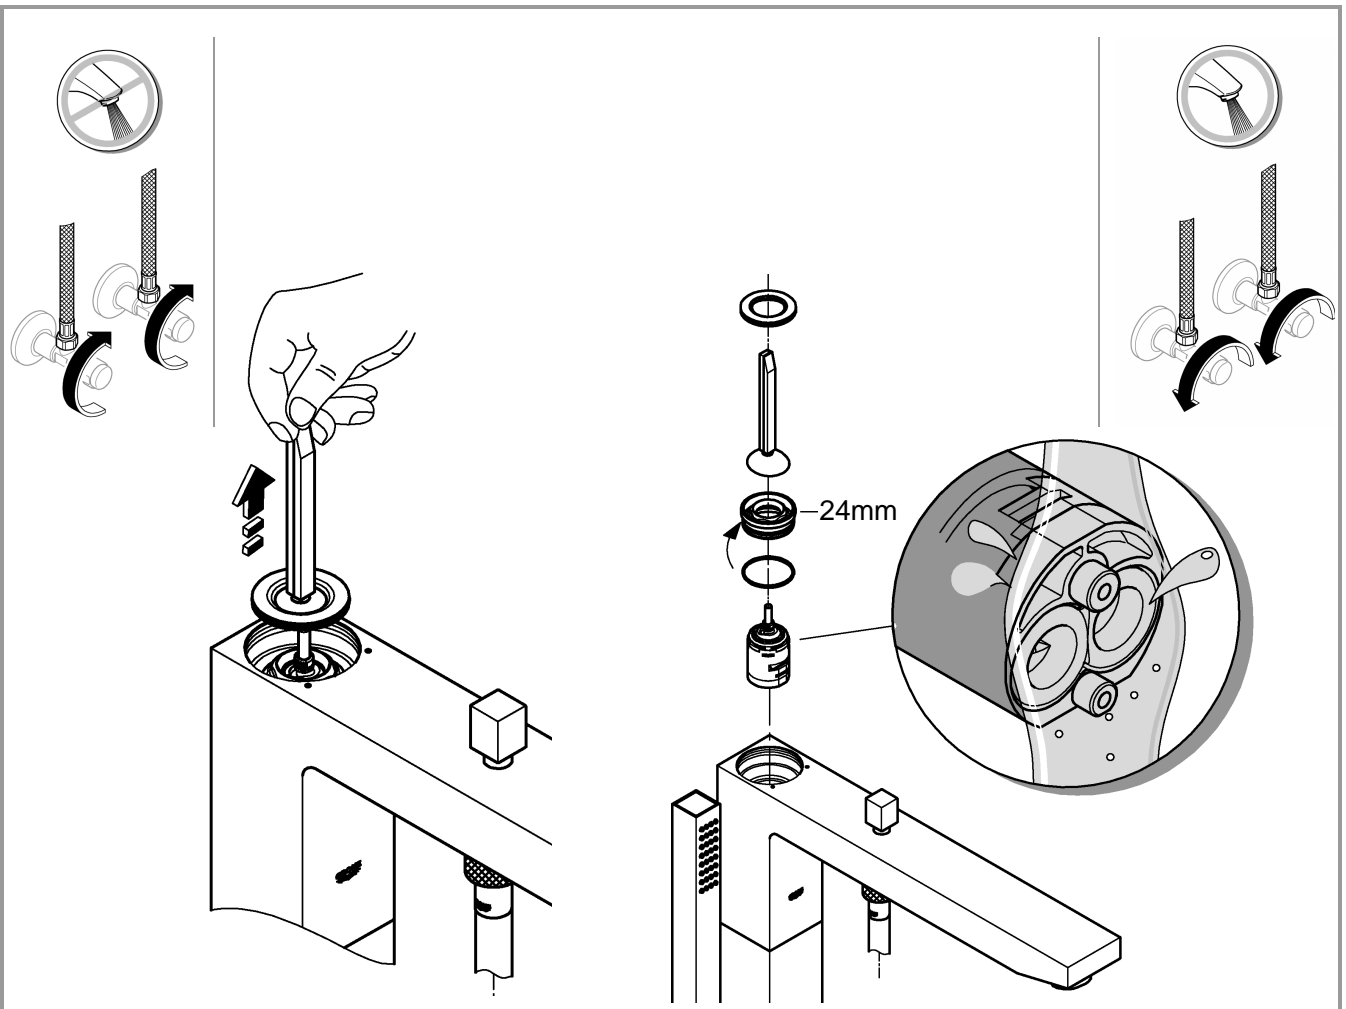

°C

max. 70°

60°

°F

max. 158°

140°

Pure Freude an Wasser

GROHE
WAVES