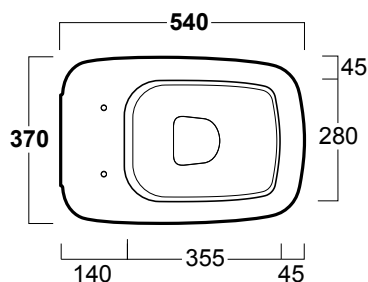

Evolution

Vaso carenato / Back to wall WC

EVO 01

Disegni Tecnici
Technical Drawings

Vaso carenato con carico parete o pavimento
(curva tecnica inclusa)

*Back to wall WC with wall or floor outlet
(curved pipe included)*