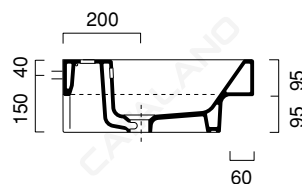

CE EN 14688 - CL20