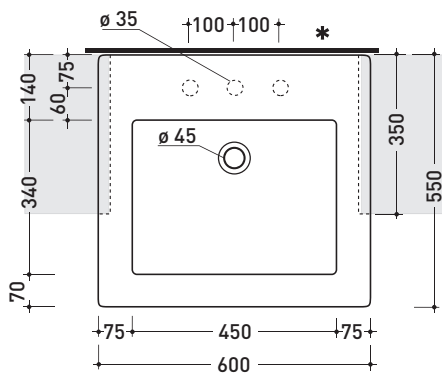

Acquagrande

➔ **FLAMINIA.**

design **GIULIO CAPPELLINI** and **ROBERTO PALOMBA** 1997

5053 Acquagrande 60

Semi-inset basin 60 cm

• WITH OVERFLOW • ARRANGED FOR THREE HOLES TAP

Complements: **Wooden Set unit (MAS60)**
Line taps basin: ONE - NOKE' - SI - FOLD
Line accessories: TWO - HOOP - NOKE' - FOLD

Package dim. 62,5 x 25 x 60 cm | Weight 30 kg | Pz. Pallet n° 12

CE UNI EN 14688 - CL20 Dop-No14688

vista zenitale / zenital view

vista frontale / frontal view

vista laterale / side view

sezione longitudinale / section

* ATTENZIONE: questo lavabo va fissato a parete
 ATTENTION: this basin is only wall mount

sizes in mm

Please consider a 2% tolerance on indicated measurements

CERAMIC: glossy finish

matt finish

iridescent finish