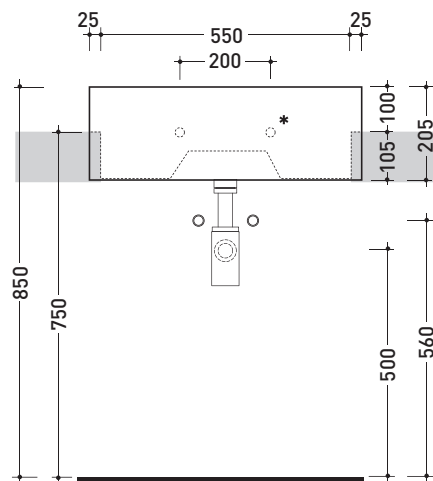

Acquagrande

➔ **FLAMINIA.**

design **GIULIO CAPPELLINI** and **ROBERTO PALOMBA** 1997

5053 Acquagrande 60

Semi-inset basin 60 cm

• WITH OVERFLOW • ARRANGED FOR THREE HOLES TAP

Complements: **Wooden Set unit (MAS60)**
Line taps basin: ONE - NOKE' - SI - FOLD
Line accessories: TWO - HOOP - NOKE' - FOLD

Package dim. 62,5 x 25 x 60 cm | Weight 30 kg | Pz. Pallet n° 12

CE UNI EN 14688 - CL20 Dop-No14688

vista zenitale / zenital view

vista frontale / frontal view

vista laterale / side view

sezione longitudinale / section

* ATTENZIONE: questo lavabo va fissato a parete
 ATTENTION: this basin is only wall mount

sizes in mm

Please consider a 2% tolerance on indicated measurements

CERAMIC: glossy finish

matt finish

iridescent finish