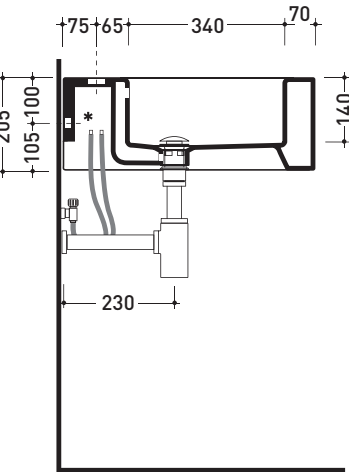

Acquagrande

➔ **FLAMINIA.**

design **GIULIO CAPPELLINI** and **ROBERTO PALOMBA** 1997

5053 Acquagrande 60

Semi-inset basin 60 cm

• WITH OVERFLOW • ARRANGED FOR THREE HOLES TAP

Complements: **Wooden Set unit (MAS60)**
Line taps basin: ONE - NOKE' - SI - FOLD
Line accessories: TWO - HOOP - NOKE' - FOLD

Package dim. 62,5 x 25 x 60 cm | Weight 30 kg | Pz. Pallet n° 12

CE UNI EN 14688 - CL20 Dop-No14688

vista zenitale / zenital view

vista frontale / frontal view

vista laterale / side view

sezione longitudinale / section

* ATTENZIONE: questo lavabo va fissato a parete
 ATTENTION: this basin is only wall mount

sizes in mm

Please consider a 2% tolerance on indicated measurements

CERAMIC: glossy finish

matt finish

iridescent finish