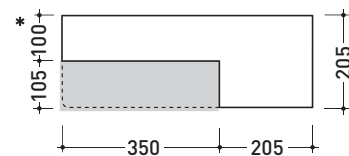

Acquagrande

➔ **FLAMINIA.**

design **GIULIO CAPPELLINI** and **ROBERTO PALOMBA** 1997

5053 Acquagrande 60

Semi-inset basin 60 cm

• WITH OVERFLOW • ARRANGED FOR THREE HOLES TAP

Complements: **Wooden Set unit (MAS60)**
Line taps basin: ONE - NOKE' - SI - FOLD
Line accessories: TWO - HOOP - NOKE' - FOLD

Package dim. 62,5 x 25 x 60 cm | Weight 30 kg | Pz. Pallet n° 12

CE UNI EN 14688 - CL20 Dop-No14688

vista zenitale / zenital view

vista frontale / frontal view

vista laterale / side view

sezione longitudinale / section

* ATTENZIONE: questo lavabo va fissato a parete
 ATTENTION: this basin is only wall mount

sizes in mm

Please consider a 2% tolerance on indicated measurements

CERAMIC: glossy finish

matt finish

iridescent finish