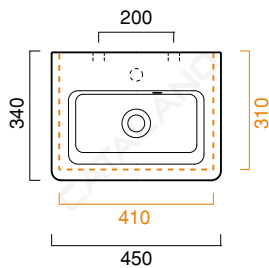

CE EN 14688 - CL20