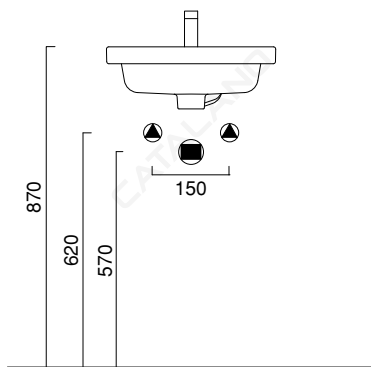

CE EN 14688 - CL20