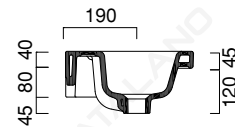

CE EN 14688 - CL20