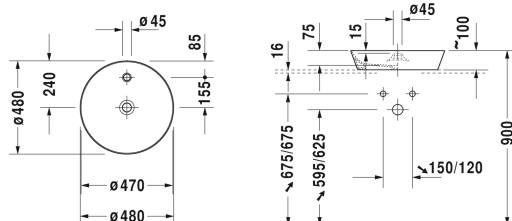

Cape Cod Washbowl # 232848..00

| < ø 480 millimetre > |

Washbowl	Dimension	Weight	Order number
with tap dome, without overflow, ø 480 millimetre			
Colors			
00 White Alpin 26 White Satin matt			
Variant			
●	ø 480 millimetre	6.100 kilogram	232848..00
Infobox			
Made from DuraCeram, Duravit recommends the following faucets for #232848: Duravit C.1 - M #C11020, Grohe Essence New #32898001, Eurodisc Cosmopolitan #23448002, Concetto #23450001, Eurodisc Joy #23427000, Hansgrohe Metris 110 #31080000, Metris 200 #31183000, Talis 150 #32052000 and Axor Starck 10003000			
Sanitary ceramics with the special WonderGliss surface finish will remain clean and attractive-looking for a long time to come. When ordering WonderGliss please add a "1" as eleventh digit to the model number.			
Accessory			
Design Siphon		1.500 kilogram	005036
Slotted waste for washbasins without overflow	50 millimetre	0.300 kilogram	005024
Suitable products			
Vanity unit floor-standing 1 console, 1 Furniture with doors and shelf elements laterally, 1120 x 570 millimetre	1120 x 570 millimetre		CC9533
Vanity unit floor-standing 1 console, 1 shelf below, 1120 x 570 millimetre	1120 x 570 millimetre		CC9532

All drawings contain the necessary measurements which are subject to standard tolerances. They are stated in mm and are non-binding. Exact measurements, in particular for customised installation scenarios, can only be taken from the finished ceramic piece.