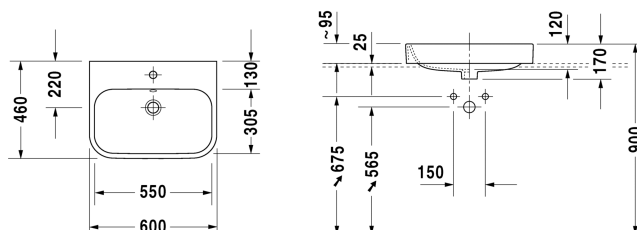

## Happy D.2 Above counter basin # 2315600000 / 2315600060

< 600 millimetre >|

Above counter basin	Dimension	Weight	Order number
ground, with overflow, with tap platform, back plane unglazed, fixings included, overflow clip chrome included, 600 millimetre			
<b>Colors</b>			
00 White Alpin			
<b>Variant</b>			
●	600 x 460 millimetre	16.000 kilogram	2315600000
⊗	600 x 460 millimetre	16.000 kilogram	2315600060
<b>Infobox</b>			
Mounting only in combination with console			
Sanitary ceramics with the special WonderGliss surface finish will remain clean and attractive-looking for a long time to come. When ordering WonderGliss please add a "1" as eleventh digit to the model number.			
<b>Accessory</b>			
Design Siphon		1.500 kilogram	005036
<b>Suitable products</b>			
Console including drawers 2 drawers beneath console, 2 console supports, 1 cut-out central, 800 x 550 millimetre	800 x 550 millimetre		F08521
Console including drawers 3 drawers beneath consoles, 3 console supports, 1 cut-out left side, 1500 x 550 millimetre	1500 x 550 millimetre		F08528
Console including drawers 3 drawers beneath consoles, 3 console supports, 1 cut-out right side, 1500 x 550 millimetre	1500 x 550 millimetre		F08529
Console including drawers 3 drawers beneath consoles, 3 console supports, 2 cut-outs, 1500 x 550 millimetre	1500 x 550 millimetre		F08530
Console including drawers 3 drawers beneath consoles, 3 console supports, 1 siphon cover, 1 cut-out central, 1800 x 550 millimetre	1800 x 550 millimetre		F08531
Console including drawers 3 drawers beneath consoles, 3 console supports, 1 cut-out left side, 1800 x 550 millimetre	1800 x 550 millimetre		F08532