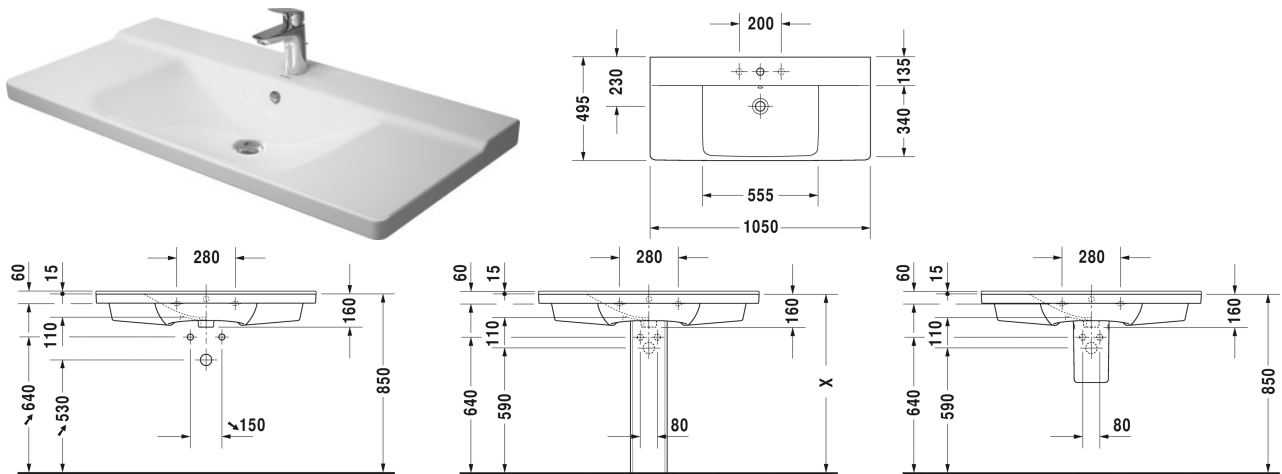

P3 Comforts Washbasin, furniture washbasin # 2332100000 / 2332100030 / 2332100060

|< 1050 millimetre >|

Washbasin, furniture washbasin	Dimension	Weight	Order number
with overflow, with tap platform, overflow clip chrome included, 1050 millimetre			
Colors			
00 White Alpin			
Variant			
●	1050 x 495 millimetre	28.800 kilogram	2332100000
●●●	1050 x 495 millimetre	28.800 kilogram	2332100030
☒	1050 x 495 millimetre	28.800 kilogram	2332100060
Sanitary ceramics with the special WonderGliss surface finish will remain clean and attractive-looking for a long time to come. When ordering WonderGliss please add a "1" as eleventh digit to the model number.			
Accessory			
Space saving siphon	1 1/4" millimetre	0.400 kilogram	005073
Space saving siphon	1 1/4" millimetre	0.400 kilogram	005076
Suitable products			
Vanity unit wall-mounted 1 pull-out compartment, for P3 Comforts # 233210, 233310, 233410, 1020 x 481 millimetre	1020 x 481 millimetre		LC6150
Vanity unit wall-mounted 2 drawers, upper drawer including cut-out for siphon and siphon cover, for P3 Comforts # 233210, 1020 x 481 millimetre	1020 x 481 millimetre		LC6250
Vanity unit floor-standing 2 pull-out compartments, for P3 Comforts # 233210, 233310, 233410, 1020 x 481 millimetre	1020 x 481 millimetre		LC6602

All drawings contain the necessary measurements which are subject to standard tolerances. They are stated in mm and are non-binding. Exact measurements, in particular for customised installation scenarios, can only be taken from the finished ceramic piece.