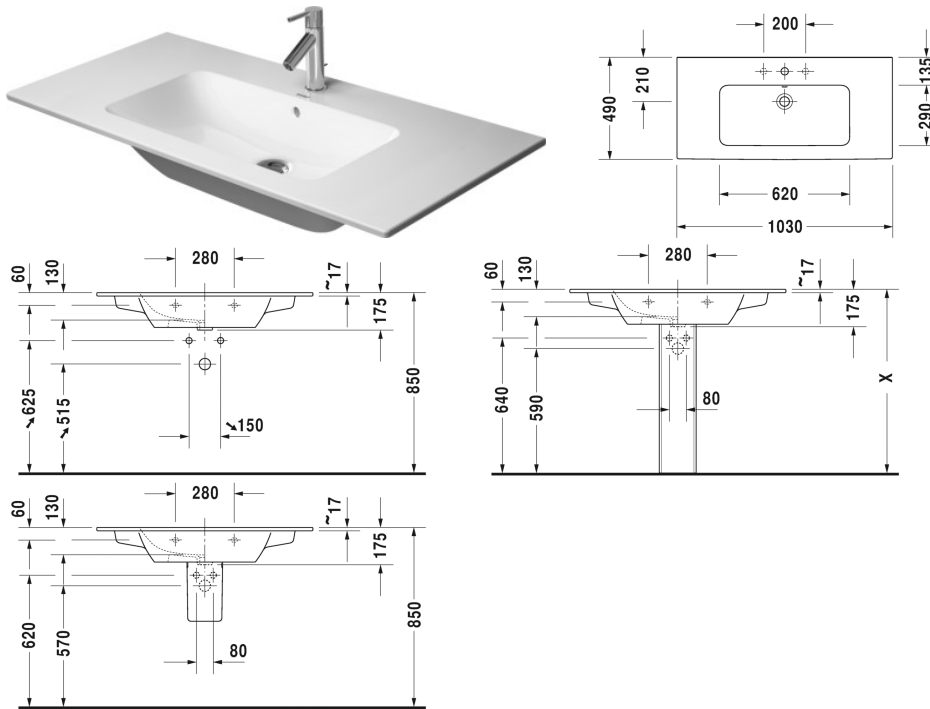

ME by Starck Washbasin, furniture washbasin # 2336100000 / 2336100030 / 2336100060

< 1030 millimetre >

Washbasin, furniture washbasin	Dimension	Weight	Order number
with overflow, with tap platform, 1030 millimetre			
<b>Colors</b>			
00 White Alpin			
<b>Variant</b>			
●	1030 x 490 millimetre	26.000 kilogram	2336100000
● ● ●	1030 x 490 millimetre	26.000 kilogram	2336100030
☒	1030 x 490 millimetre	26.000 kilogram	2336100060
Sanitary ceramics with the special WonderGliss surface finish will remain clean and attractive-looking for a long time to come. When ordering WonderGliss please add a "1" as eleventh digit to the model number.			
<b>Accessory</b>			
Space saving siphon	1 1/4" millimetre	0.400 kilogram	005073
Space saving siphon	1 1/4" millimetre	0.400 kilogram	005076
<b>Suitable products</b>			