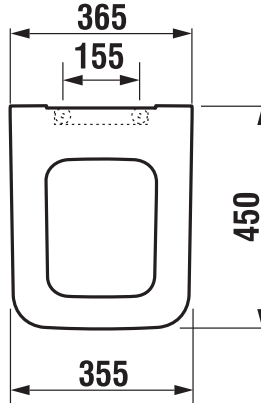

TECHNICAL DRAWINGS

FEATURES

Pure seat and cover is made of the duroplast and it is offered with stainless steel hinges. We recommend it for floorstanding, wall-hung and combi toilets of the same series. The seat is light, strong in shape, the cover doesn't overlap the seat (so-called sandwich appearance), thanks to these features it is perfect in design. The maintenance of the toilet is simplified by the Quick system for easy assembly and disassembly of the seat.

BIMUrl

Description: stainless steel hinges

Hinges material: Stainless steel

OptionCode: 63

Quick release

Shape: Square

Suitable for: Toilet