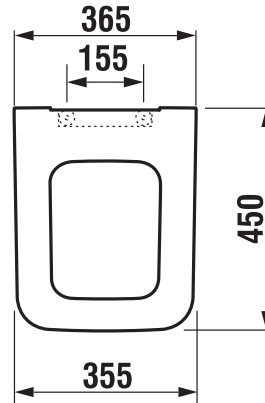

PURE

WC seat and cover, duroplast, Slowclose, stainless steel hinges

TECHNICAL DRAWINGS

FEATURES

Duroplast seat and cover Cubito Pure is offered with stainless steel hinges and we recommend it for floorstanding, wall-hung and combi toilets of the same series. The seat is light, strong in shape, the cover doesn't overlap the seat (so-called sandwich appearance), thanks to these features it is perfect in design. The SlowClose mechanism brings noise down and safety up by decelerating the seat and cover closing speed. The maintenance of the toilet is simplified by the Quick system for easy assembly and disassembly of the seat.

BIMUrl

Description: stainless steel hinges

OptionCode: 63

COMPATIBLE WITH

Wall-hung WC, horizontal outlet

H820423###0001

WC combi , vario outlet

H824426###0001