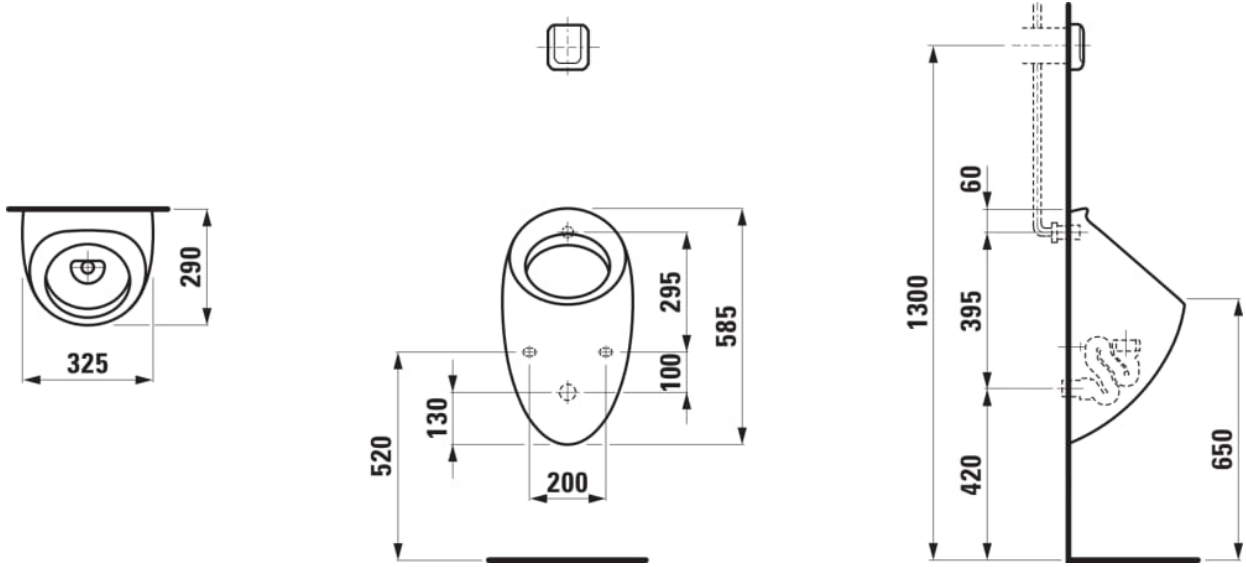

ILBAGNOALESSI

Siphonic urinal, internal water inlet, version without cover

DIMENSIONS

Length	290 mm
Width	325 mm
Height	585 mm

COLOUR AND FINISH

757 White Matt

OPTIONS

000 - standard option

SPECIFICATION TEXT

Siphonic urinal Laufen-IL BAGNO ALESSI sanitary ceramic, EN 80, EN 13407, dimensions 325 x 290 x 585 mm, 1-l flush, water inlet concealed, outlet horizontal, flushing rate minimum 0.3 l/s.

MOUNTING ACCESSORIES INCLUDED

Wall fixing set M8 LAUFEN, order no. H892808

MOUNTING ACCESSORIES EXCLUDED

LIS CU2 horizontal inlet connection, order no. 890097

all siphons has to be used in combination with the outlet connection pipe (order no. 894973)

1-litre siphon with horizontal outlet DN 50 (standard Europe, except CH and UK), order no. 894181

Fixing kit : Included

Minimum flushing quantity (l) : 1

Water inlet position : Back horizontal

TECHNICAL DRAWINGS