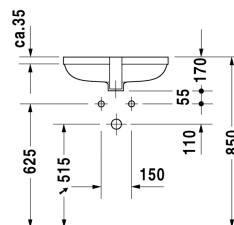

Vanity basin # 0457480000

|< 480 mm >|

Vanity basin	Dimension	Weight	Order number
undercounter basin, with overflow, without tap platform, overflow clip chrome included, fixings for installation in wooden consoles included, 480 mm			
<b>Colors</b>			
00 White Alpin			
<b>Variant</b>			
☒	480 x 345 mm	8,000 kg	0457480000
<b>Text for invitation of tenders</b>			
Measurements of undercounter models represent interior measurements			
Sanitary ceramics with the special WonderGliss surface finish will remain clean and attractive-looking for a long time to come. When ordering WonderGliss please add a "1" as eleventh digit to the model number.			
<b>Accessory</b>			
Fixing for stone countertops, (with the exception of # 046651)		0,200 kg	005028
Design Siphon		1,500 kg	005036
Push-open waste		0,350 kg	005052

All drawings contain the necessary measurements which are subject to standard tolerances. Exact measurements, in particular for customised installation scenarios, can only be taken from the finished ceramic piece.