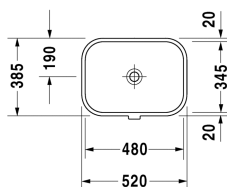

Vanity basin # 0457480000

|< 480 mm >|

Vanity basin	Dimension	Weight	Order number
undercounter basin, with overflow, without tap platform, overflow clip chrome included, fixings for installation in wooden consoles included, 480 mm			
<b>Colors</b>			
00 White Alpin			
<b>Variant</b>			
☒	480 x 345 mm	8,000 kg	0457480000
<b>Text for invitation of tenders</b>			
Measurements of undercounter models represent interior measurements			
Sanitary ceramics with the special WonderGliss surface finish will remain clean and attractive-looking for a long time to come. When ordering WonderGliss please add a "1" as eleventh digit to the model number.			
<b>Accessory</b>			
Fixing for stone countertops, (with the exception of # 046651)		0,200 kg	005028
Design Siphon		1,500 kg	005036
Push-open waste		0,350 kg	005052

All drawings contain the necessary measurements which are subject to standard tolerances. Exact measurements, in particular for customised installation scenarios, can only be taken from the finished ceramic piece.