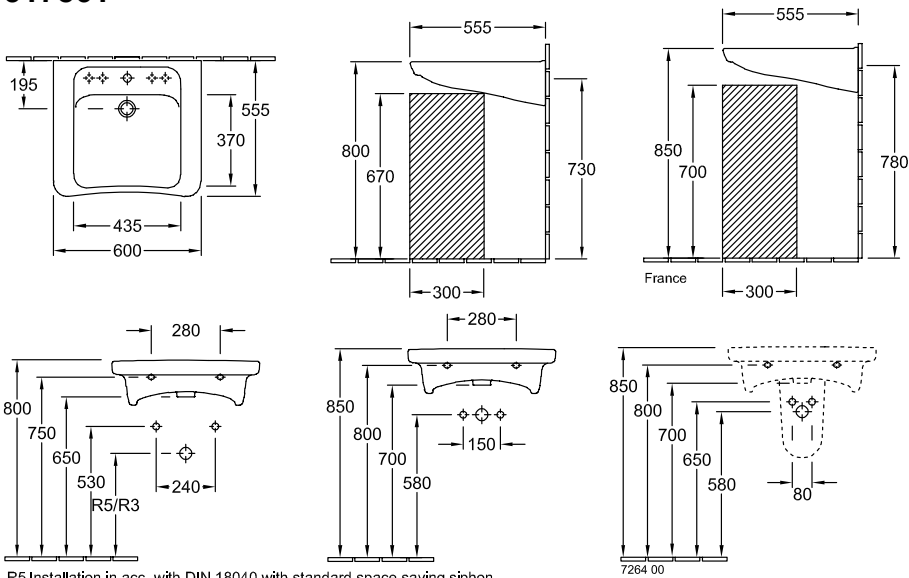

WASHBASIN ARCHITECTURA

PRODUCT INFORMATION

1 . POSITION

Model	517861
Collection	Architectura
PROJECTS	PLUS
Width	600 mm
Depth	555 mm
Weight	20,25 kg
description	previously Omnia Architectura Sanitary porcelain Also available in CeramicPlus fastening with 2 screws M10x120 mm in accordance with DIN 18040
Tap fitting / Tap hole remark	central tap hole punched out
Overflow remark	without overflow
material	Sanitary porcelain
Specification texts	Architectura; Washbasin Vita; previously Omnia Architectura; Sanitary porcelain; Size: 600 x 555 mm; Angular; central tap hole punched out; without overflow; fastening with 2 screws M10x120 mm; in accordance with DIN 18040

COLOURS

White Alpin	51786101	4051202306007
White Alpin CeramicPlus	517861R1	4051202306021
White Alpin AntiBac	517861T1	4051202355579
White Alpin AntiBac CeramicPlus	517861T2	4051202355586

TECHNICAL DRAWINGS

517861

R5 Installation in acc. with DIN 18040 with standard space saving siphon
 R3 Installation in acc. with DIN 18040 with standard concealed siphon

	R3	R5
5178 / 60 / 61 / 62 / 63	460	420