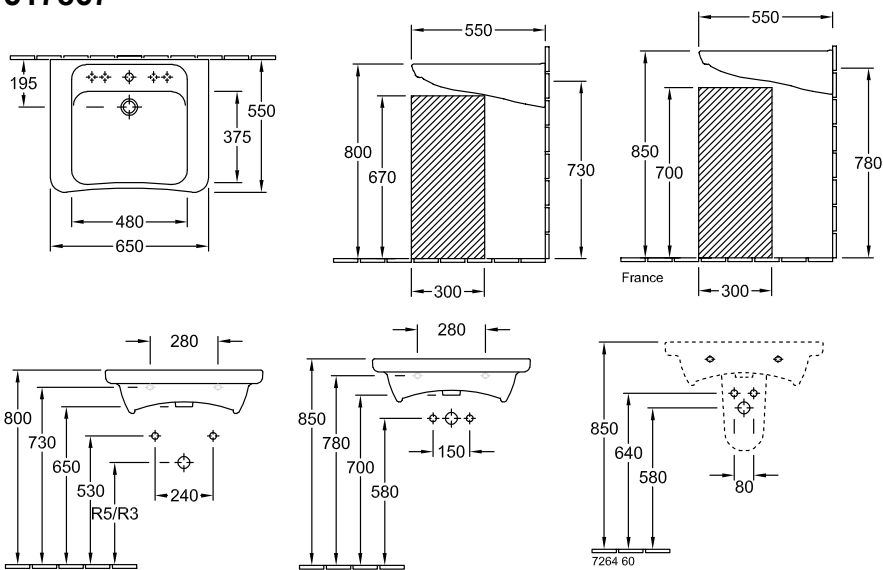

### 1 . POSITION

<b>Model</b>	<b>517867</b>
Collection	Architectura
PROJECTS	PLUS
Width	650 mm
Depth	550 mm
Weight	20,85 kg
description	previously Omnia Architectura Sanitary porcelain Also available in CeramicPlus fastening with 2 screws M10x120 mm in accordance with DIN 18040
Tap fitting / Tap hole remark	central tap hole punched out
Overflow remark	with overflow
material	Sanitary porcelain
Specification texts	Architectura; Washbasin Vita; previously Omnia Architectura; Sanitary porcelain; Size: 650 x 550 mm; Angular; central tap hole punched out; with overflow; fastening with 2 screws M10x120 mm; in accordance with DIN 18040

517867

R3 Installation in acc. with DIN 18040 with standard space saving siphon  
 R5 Installation in acc. with DIN 18040 with standard concealed siphon

	R3	R5
5178/65/66/67/68	440	550