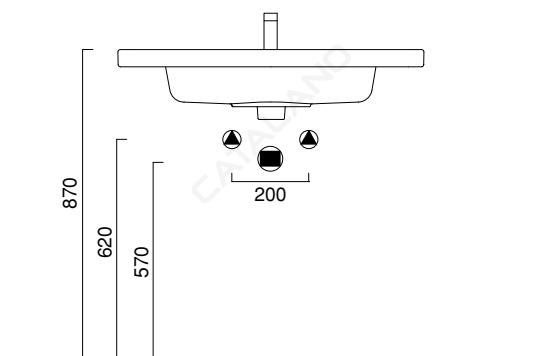

CE EN 14688 - CL20