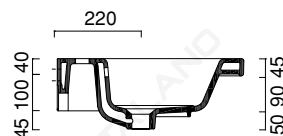

CE EN 14688 - CL20