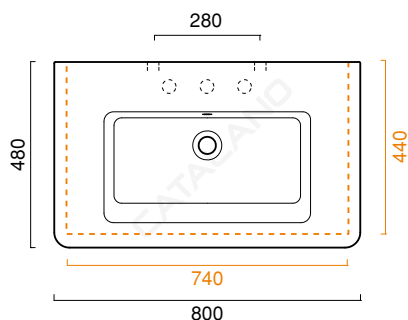

CE EN 14688 - CL20