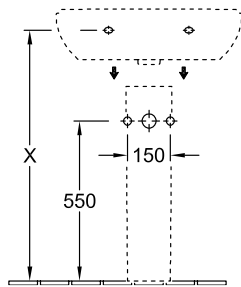

TECHNICAL DRAWINGS

516066

	A	B	C	D
5160 55	550	450	475	280
5160 60	600	490	525	315
5160 65	650	510	565	330