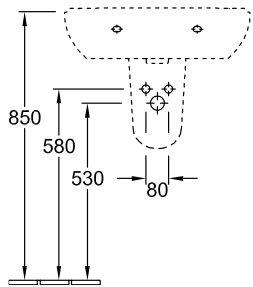

WASHBASIN O.NOVO

PRODUCT INFORMATION

1 . POSITION

Model	516066
Collection	O.novo
PROJECTS	■ START
Width	650 mm
Depth	510 mm
Weight	19 kg
description	Sanitary porcelain Also available in CeramicPlus fastening with 2 screws M10x120 mm
Tap fitting / Tap hole remark	suitable for 3-hole tap fittings, central tap hole punched out
Overflow remark	without overflow, Please note: unclosable outlet valve must be used with models without overflow
material	Sanitary porcelain
Specification texts	O.novo; Washbasin; Sanitary porcelain; Size: 650 x 510 mm; Oval; suitable for 3-hole tap fittings, central tap hole punched out; without overflow; Please note: unclosable outlet valve must be used with models without overflow; fastening with 2 screws M10x120 mm

COLOURS

White Alpin	51606601	4051202011734
White Alpin CeramicPlus	516066R1	4051202011727
White Alpin AntiBac	516066T1	4051202385989

TECHNICAL DRAWINGS

516066

	A	B	C	D
5160 55	550	450	475	280
5160 60	600	490	525	315
5160 65	650	510	565	330