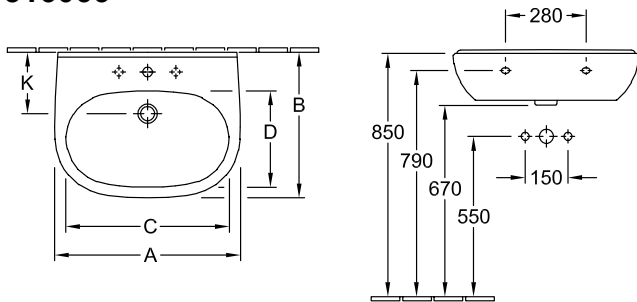

WASHBASIN O.NOVO

PRODUCT INFORMATION

1 . POSITION

Model	516066
Collection	O.novo
PROJECTS	■ START
Width	650 mm
Depth	510 mm
Weight	19 kg
description	Sanitary porcelain Also available in CeramicPlus fastening with 2 screws M10x120 mm
Tap fitting / Tap hole remark	suitable for 3-hole tap fittings, central tap hole punched out
Overflow remark	without overflow, Please note: unclosable outlet valve must be used with models without overflow
material	Sanitary porcelain
Specification texts	O.novo; Washbasin; Sanitary porcelain; Size: 650 x 510 mm; Oval; suitable for 3-hole tap fittings, central tap hole punched out; without overflow; Please note: unclosable outlet valve must be used with models without overflow; fastening with 2 screws M10x120 mm

COLOURS

White Alpin	51606601	4051202011734
White Alpin CeramicPlus	516066R1	4051202011727
White Alpin AntiBac	516066T1	4051202385989

TECHNICAL DRAWINGS

516066

	A	B	C	D
5160 55	550	450	475	280
5160 60	600	490	525	315
5160 65	650	510	565	330